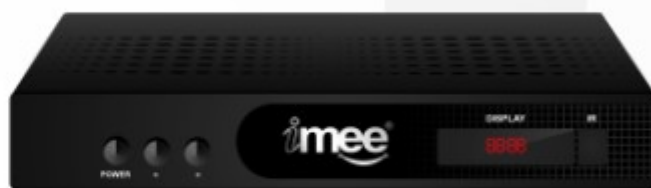

HERO

FREE TO AIR

SD SET TOP BOX

Power 8 Watts

Voltages AC-100-300V/50Hz

Colour : ● Black

Reorder No. : IMEE-F2ASDHERO

- DiSEqC 1.2
- Built In Power Supply Cable
- Support All C/KU Band
- C/N Threshold 4.2dB
- DVBS (Digital Video Broadcasting)
- Input Frequency Range 950-2150 MHZ
- Symbol Rate 1-45 MSps, Support DiSEqC 1.0
- Press Signal Button To Show Signal dB In Display
- 1 Year Warranty