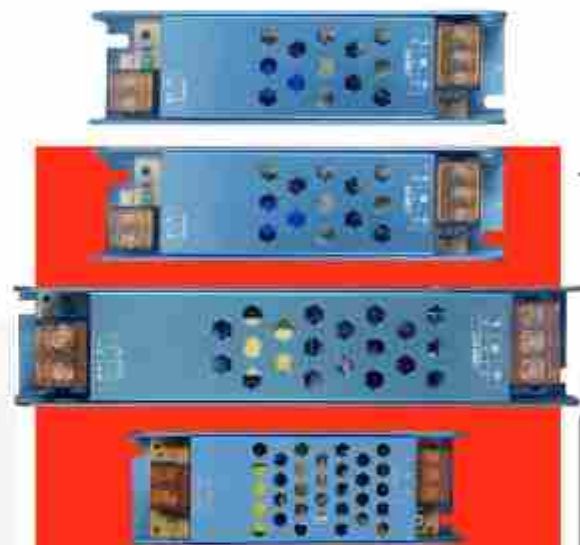

Slim SMPS Driver

For Led Strip Light

Special Features :

- High Voltage Resistance
- Reverse Connection Protection
- Over Current Protection
- Over Load Protection
- Operating Temp. -10°C to 80°C
- Shock Proof
- 2 Years Warranty

Reorder No. : IMEE-SLIMSMPS

6500K

-: Driver Amperes :-

12V-2A/24W, 12V-3A/36W, 12V-5A/60W, 12V-10A/120W