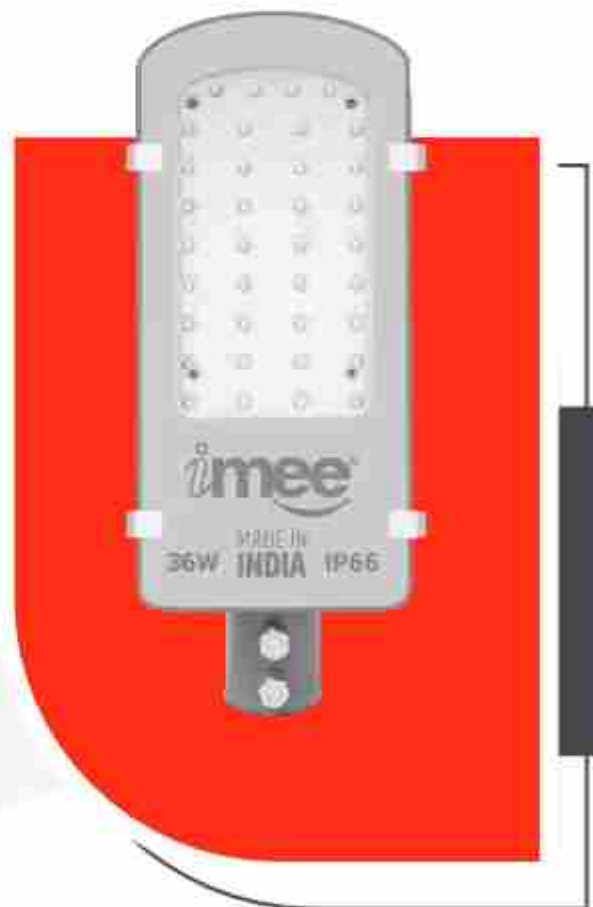

Super Star

Led Street Light

Special Features :

- 4 Kv Surge Protection
- Works Upto 440 Volts
- IP 66 Protection
- Die Cast Aluminum Body
- 2 Years Warranty

Reorder No. : IMEE-STR

-: Available In :-

18W, 24W, 36W, 50W, 72W, 100W