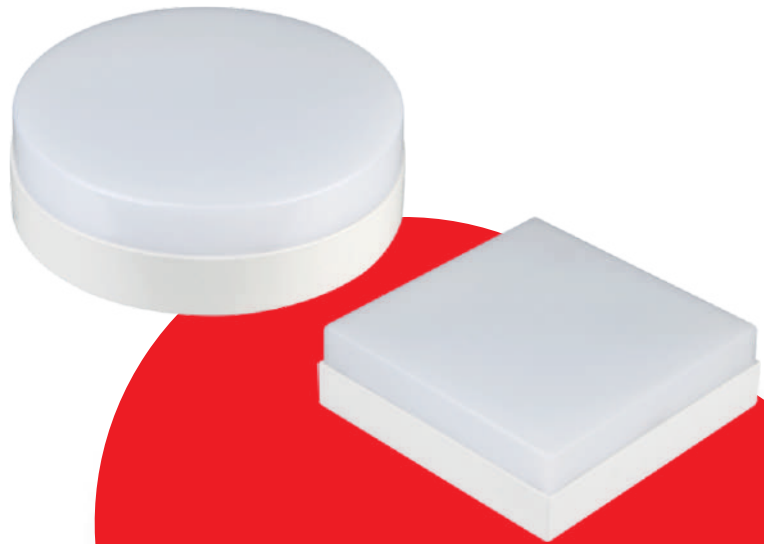

FRAMELESS

LED SURFACE DOWNLIGHT

Frameless Led Surface Downlight is a very good solution for those who doesn't have fall sealing or wanted to mount on wall or rigid surfaces like outdoor sealings with greater lumens and wide spread of light .

- 2.5 Kv Surge Protection
- Works Upto 440 Volts
- Extra Brightness
- 120° Beam Angle
- Aluminium Housing
- 2 Years Warranty

-: Available Shape :-
SQUARE & ROUND

-: Available In :-
6W, 12W, 18W

SKU NAME : IMEE-FSD