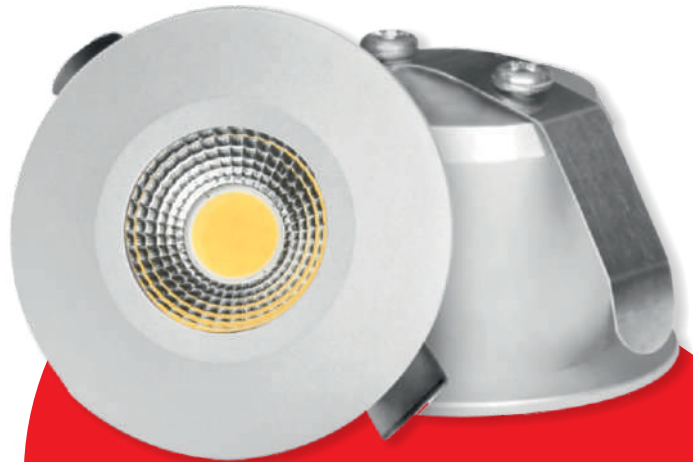

LED RECESSED CABINET LIGHT (COB)

Led Recessed Cabinet (COB) light in a good option to lit up the small spaces like highlighting shelves or some specific areas with different color options.

- 2.5 Kv Surge Protection
- Works Upto 440 Volts
- 120° Beam Angle
- 2 Years Warranty

-: Available In :-

1W, 3W

Cut Out Size : 22mm, 27mm

SKU NAME : IMEE-RCL