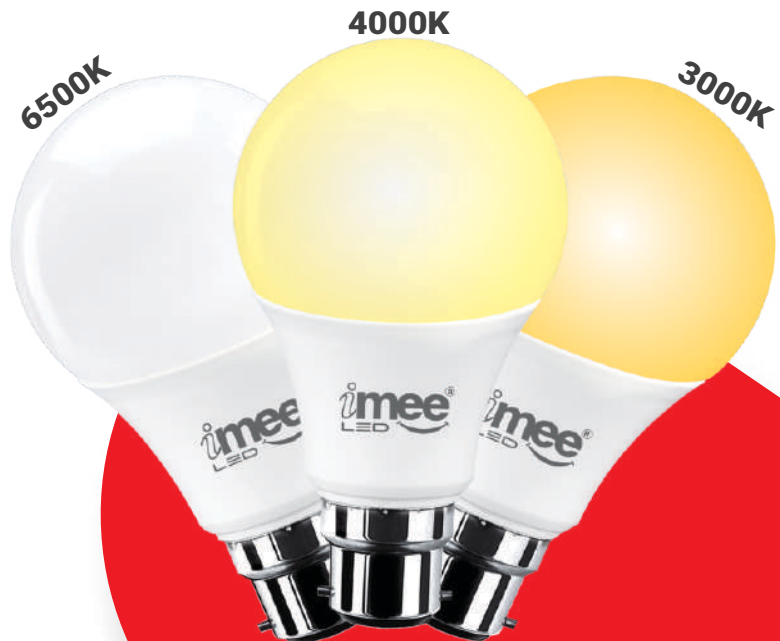

3 IN 1

LED BULB

3 IN 1 led bulb gives different feel by switching on & off by changing its colour temperature for 6500K to 4000K & 3000K.

- 3 Colors
  Changing Light
- Changes Colors
  By Switching On & Off
- 240° Beam
  Angle
- B22
  Base
- 2 Years
  Warranty

-: Available In :-
9W & 12W

SKU NAME : IMEE-3IN1B