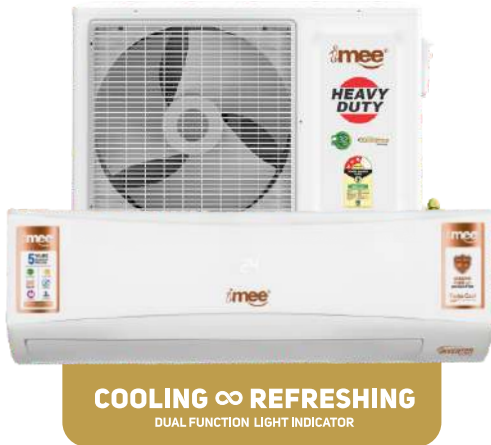

1.5 TON INVERTER SPLIT AIR CONDITIONER

5 YEARS
COMPREHENSIVE WARRANTY
1 YEAR ON INDOOR UNIT
5 YEARS ON OUTDOOR UNIT

imee 1.5 Ton Inverter Split Air Conditioners has Variable Speed energy efficient rotary compressor with wide rotational frequency range. Variable Rotary Compressor inside ensure faster cooling and more efficiency as well as drastic reduction in noise and vibration levels. It constantly adjusts the compressor's speed to maintain desired levels of temperature and assured savings – both power and electricity bills.

SPECIFICATION :

Model Name : imee 1.5 Ton 3 Star Inverter Split AC

SKU Name : IMEE-SPLITAC-INV-1.5T-3STR-555

Operating Mode : Cooling

Rated Voltage : 220-240V

Rated Frequency / Phase : 50hz / Single

Cooling Capacity : 5100W (Full Load)

Cooling Capacity : 2550W (Half Load)

Input Power : 1750W (Full Load)

Input Power : 690W (Half Load)

Electricity Consumption : 1111.93kwh

Refrigerant / Charge : R32/0.81kg

Eco
Friendly

Cools at
52°C

Auto
Clean

100% Copper
Condenser

Auto
Restart

Helpline 1800 258 4343
customercare@imee.in

Heavy Duty Air Conditioner | ISEER 3.55 | Rated Current 6.39 Amperes | Sleep Mode | Drip Prevention | Freeze Prevention
Latest LED Display | Auto Diagnosis | R32 Eco Friendly Refrigerant | Inner - Grooved Copper Tube | Full Function Remote
Auto Clean | 24-Hours ON or OFF Timer | Hydrophilic Aluminum Fin | Strong Dehumidification | Turbo Cooling